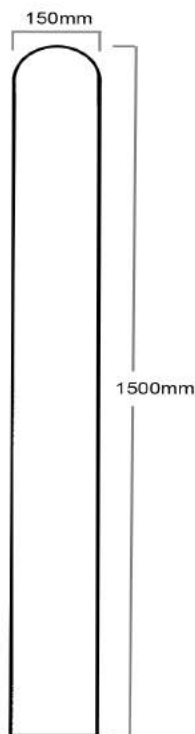

150mm ROUND REPLAS BOLLARD

The Replas recycled plastic 150mm Round Bollard is an environmentally-friendly alternative to traditional treated pine. It has a hollow section with domed top, and is available with optional routes to enhance appearance and hold reflective safety tape.

150mm Round Bollards are available in the full range of Replas colours. They are easy to install stand alone or linked via chain or pipe. Like all our recycled plastic products, they will not split, rot, crack, or ever need painting.

Safety bollard

WEIGHT

14 kg

COLOUR

- Black
- Grey
- Green
- Blue
- Brown

LENGTH OVERALL

- 1500mm

DIMENSIONS

150mm diameter

150mm Round Bollards